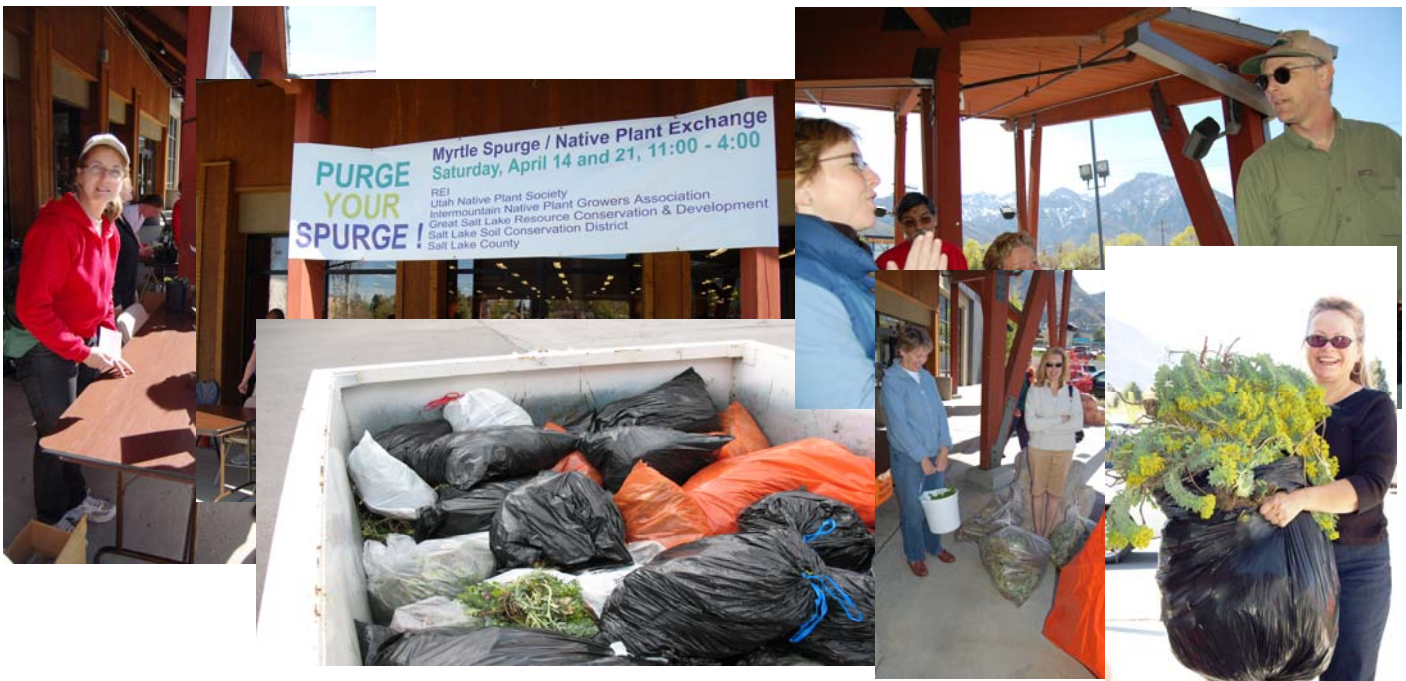

Purge Your Spurge April 2007 at REI

Great Salt Lake RC&D Council

In cooperation with REI, UNPS, INPGA, Salt Lake SCD, SL County, and BCWMA
Approximately 277 people brought in Myrtle Spurge to exchange for free Utah native plants
An estimated 6,580 pounds of Myrtle Spurge was collected
About 1,400 native plants were distributed
Seventeen volunteers staffed this effort for a combined time of 92 hours
Participants donated a total of 655 hours for collection, travel and restoration work
A total of 747 volunteer and participant hours with a value of \$16,434 for matching contributions
Over 100 additional people got information from the display and picked up brochures about Myrtle Spurge