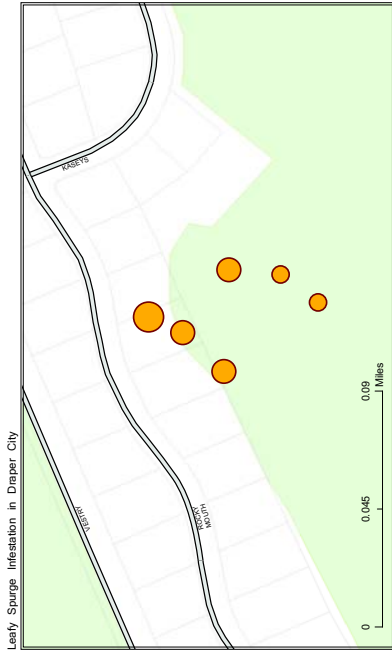

# Leafy Spurge Infestations in Salt Lake County

## Legend

### Leafy Spurge Coverage

- < 0.10
- 0.10 - 1
- > 1

- Municipalities
- Salt Lake City Streets
- Parcel
- Parks

Prepared By the Office Of  
**VAUGHN E. BUTLER P.L.L.C.**  
 Salt Lake County Surveyor

In Conjunction With:  
 Salt Lake County  
 Department of Public Works