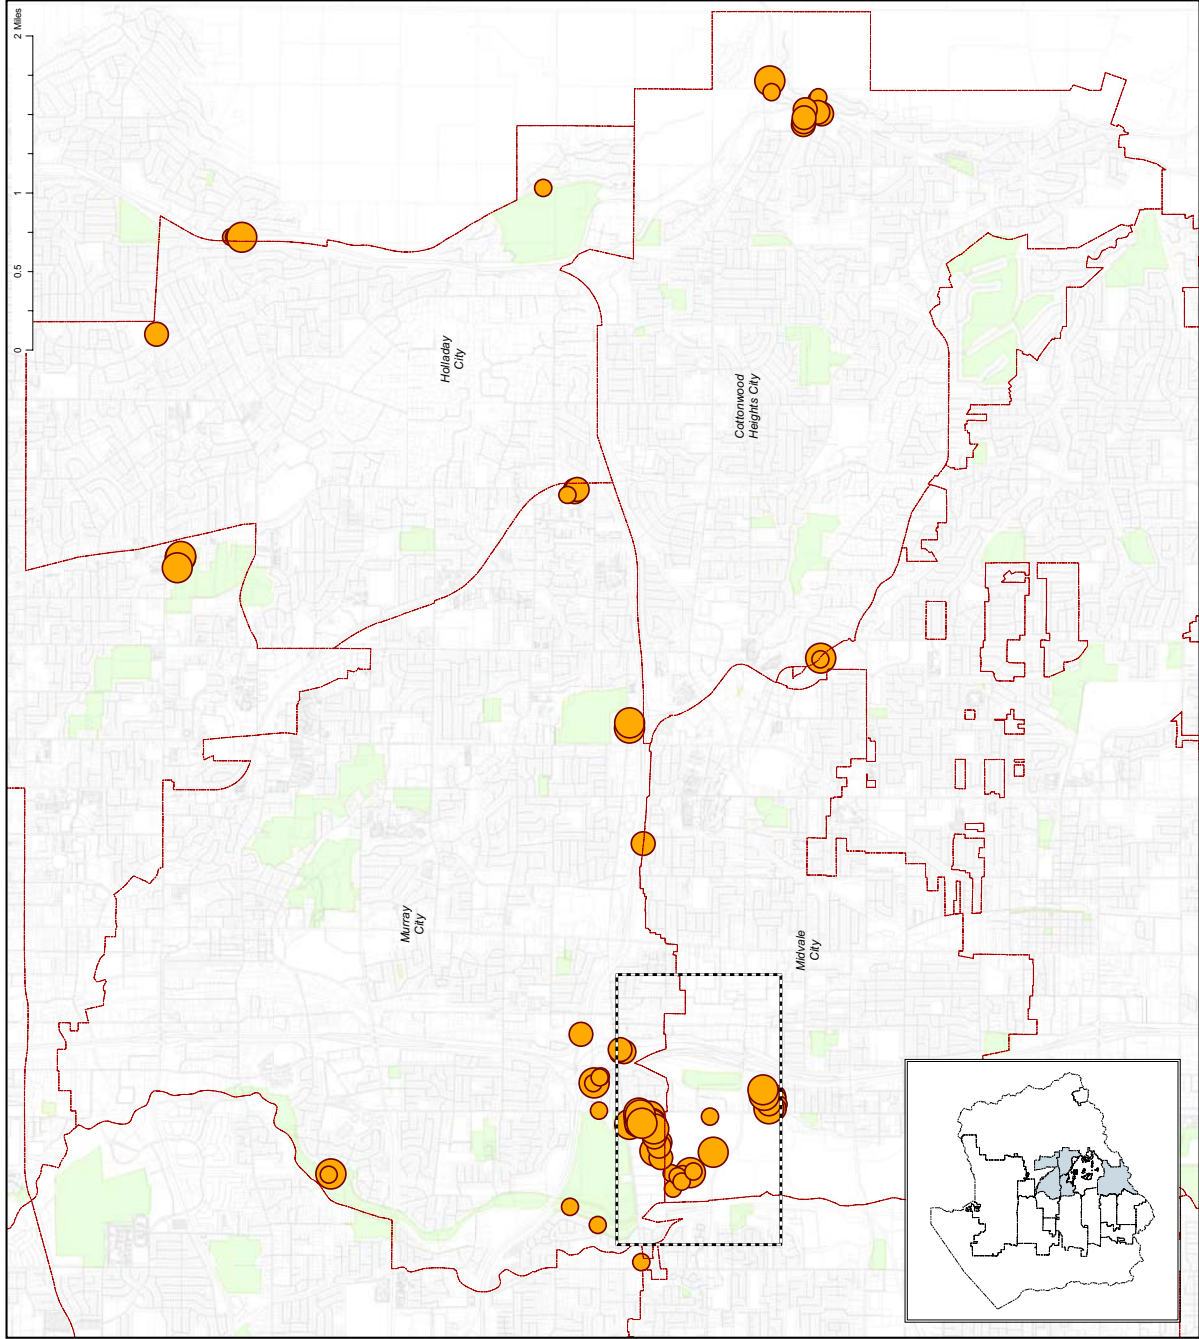

# Leafy Spurge Infestations in Salt Lake County

## Legend

### Leafy Spurge Coverage

- < 0.10
- 0.10 - 1
- > 1

- Municipalities
- Salt Lake City Streets
- Parcel
- Parks

Prepared By the Office Of  
**VAUGHN E. BUTLER P.L.L.C.**  
 Salt Lake County Surveyor

In Conjunction With:  
 Salt Lake County  
 Department of Public Works