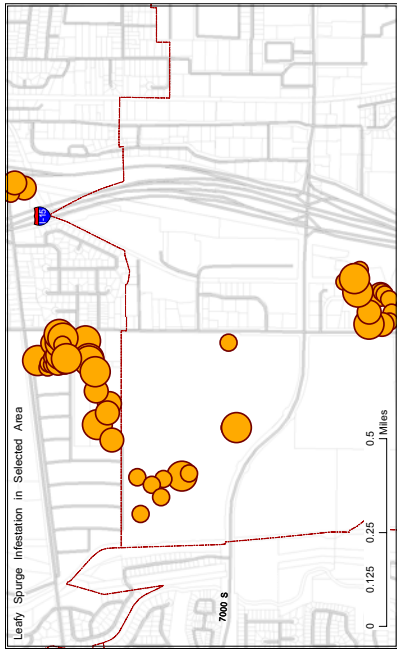

# Leafy Spurge Infestations in Salt Lake County

## Legend

### Leafy Spurge Coverage

- < 0.10
- 0.10 - 1
- > 1

- Municipalities
- Salt Lake City Streets
- Parcel
- Parks

Prepared By the Office Of  
**VAUGHN E. BUTLER P.L.L.C.**  
 Salt Lake County Surveyor

In Conjunction With:  
 Salt Lake County  
 Department of Public Works